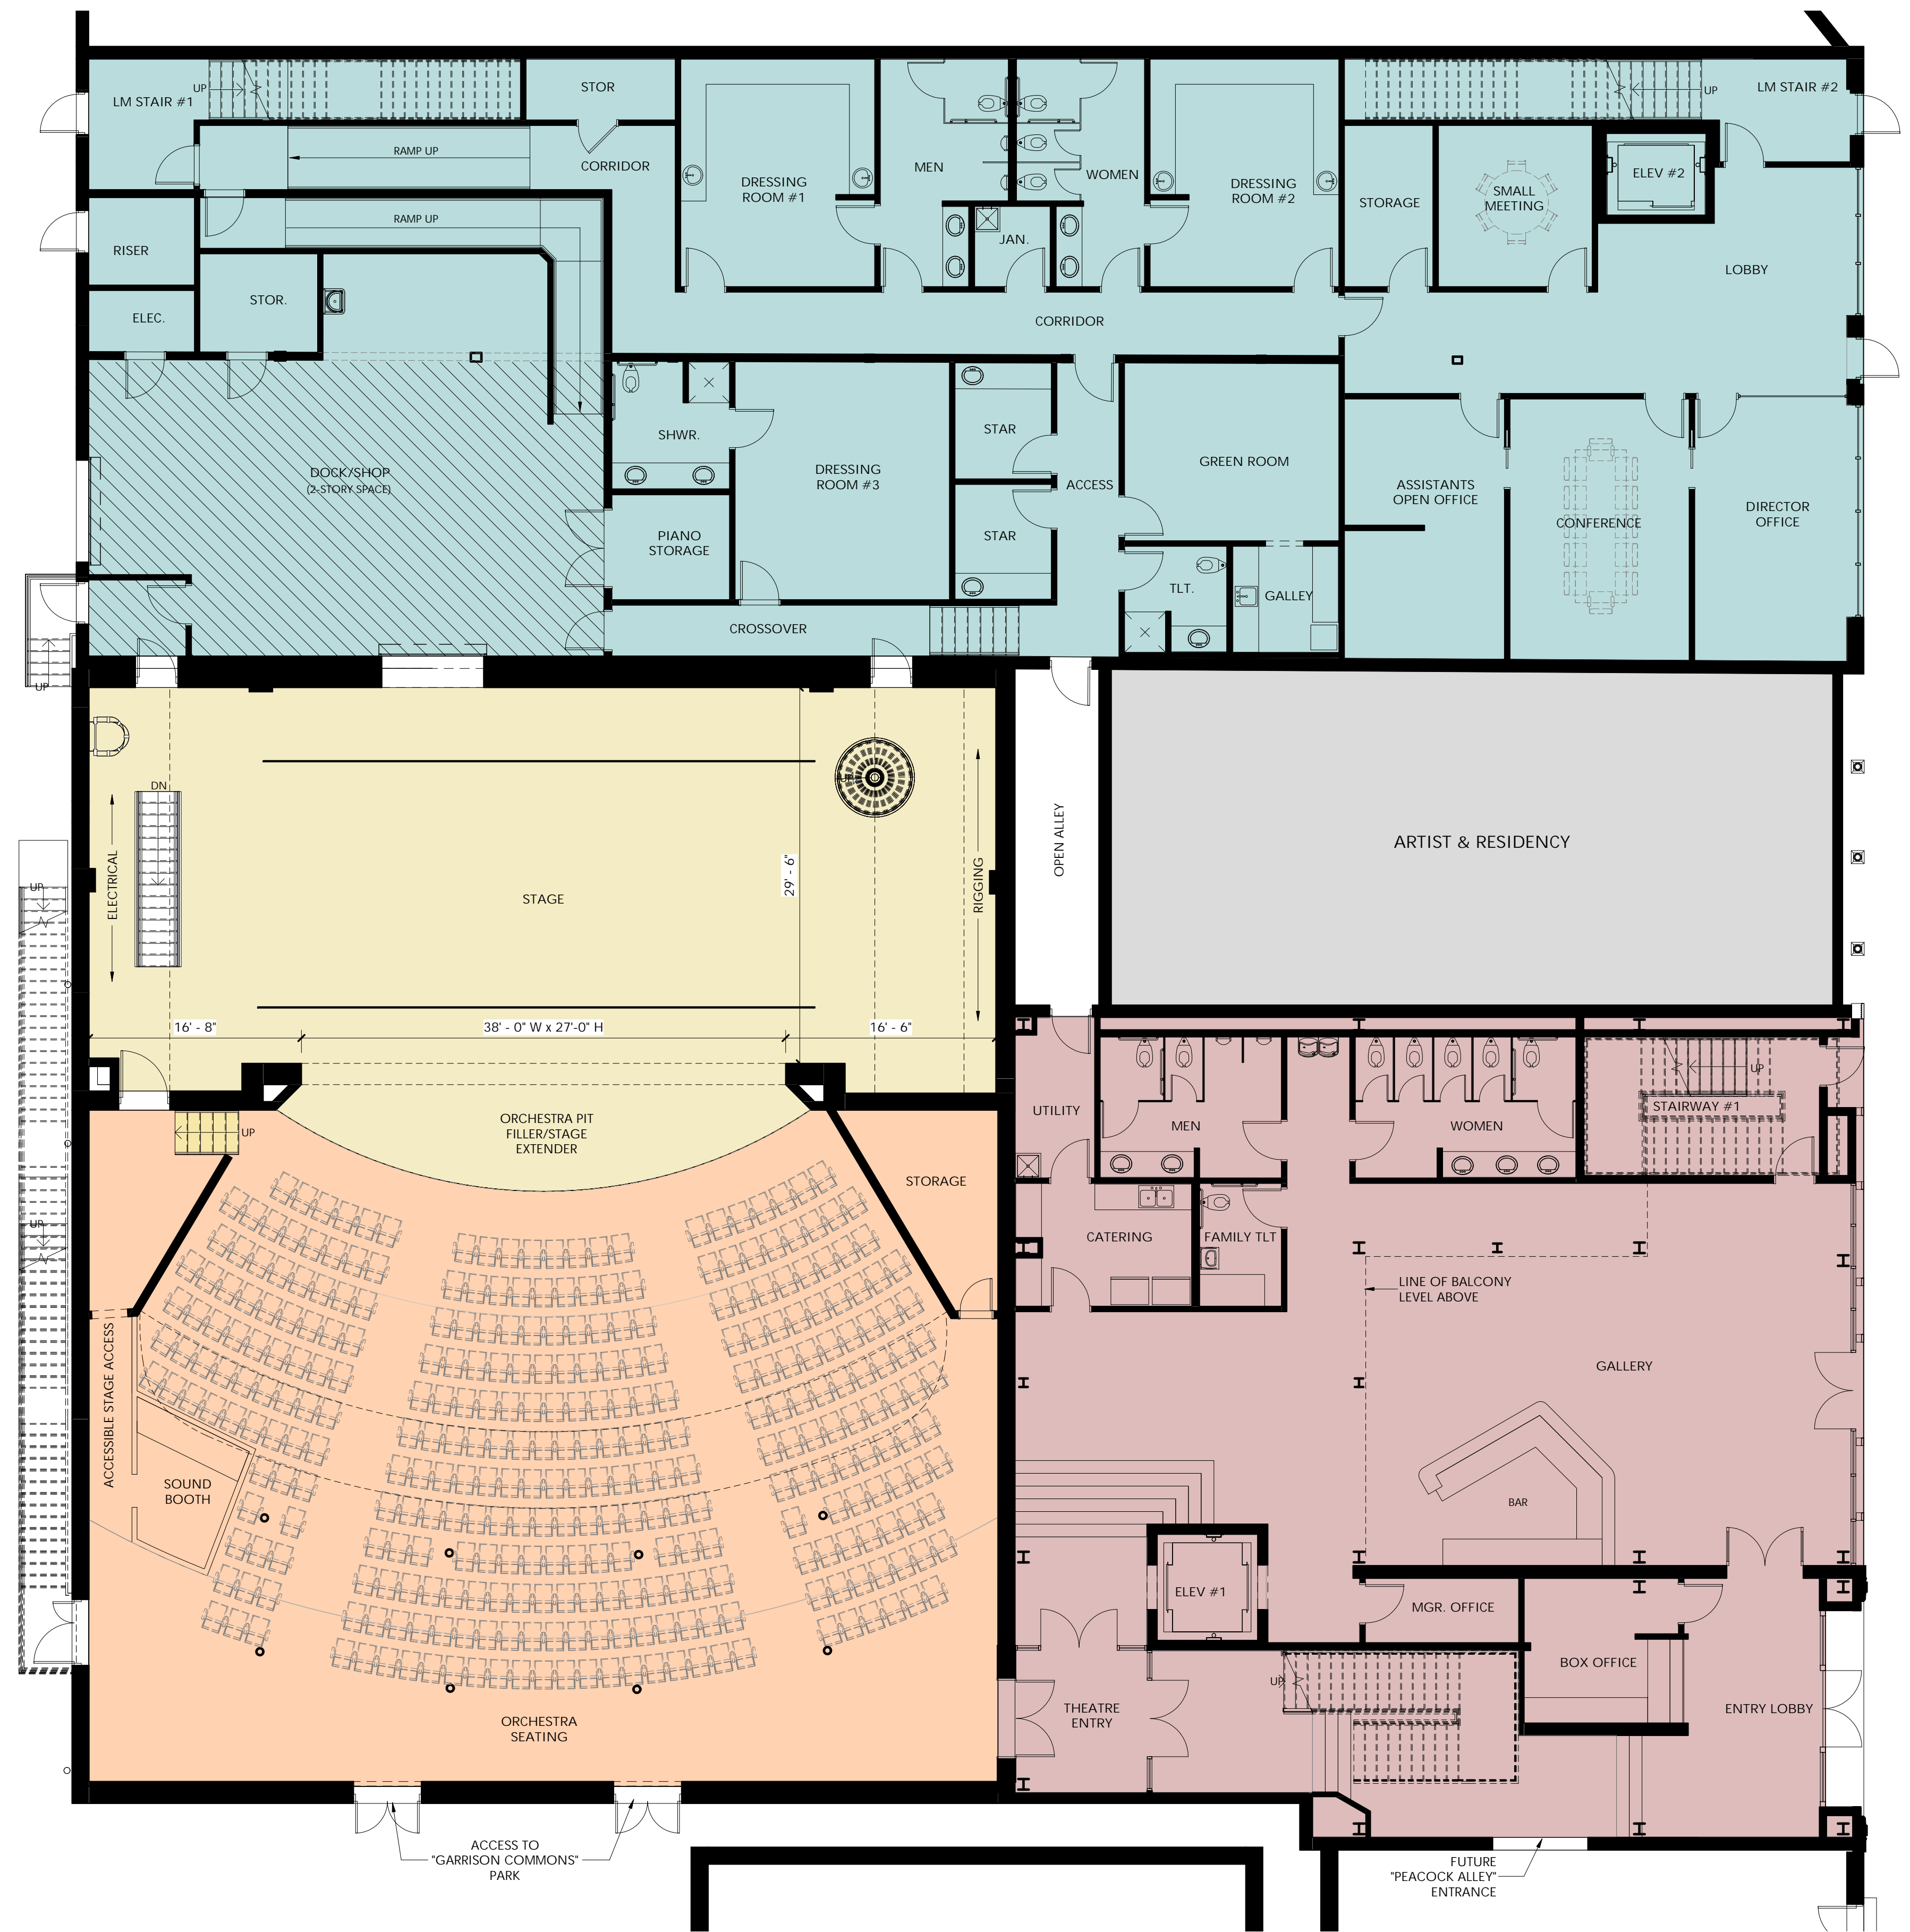

LIST OF FEATURES

- THEATRE SUPPORT (LANDMARK BLDG)
- SHOP & STORAGE AREAS
- DRESSING ROOMS
- GREEN ROOM
- STAR ROOMS
- CAMPUS & COMMUNITY EVENTS DEPT.

LIST OF FEATURES

- ENTRY LOBBY & BOX OFFICE
- LOBBY GALLERY FOR ART EVENTS
- BAR & CATERING AREA
- ORCHESTRA SEATING (326 SEATS)
- ACCESS TO GARRISON COMMONS PARK
- LARGE STAGE & FLY GALLERY
- ORCHESTRA PIT
- BASEMENT STORAGE & ACCESS

FIRST FLOOR AREA PLAN